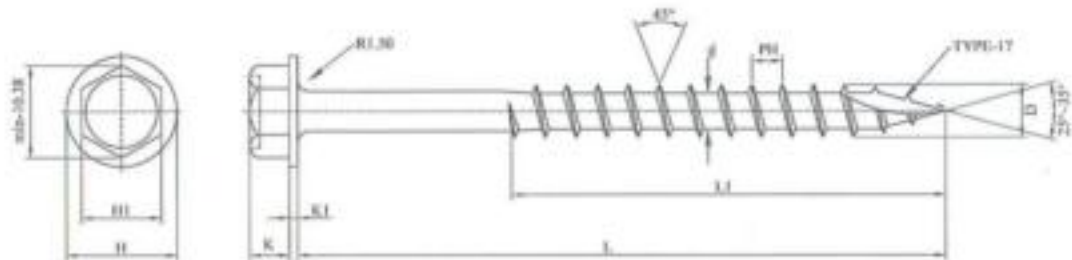

Roof Hook Screws Specification Sheet

12x3 Hex Washer QS T17

SPHS12X320

SPHS12X340

SPHS12X350

SIZE	HI	H	KI	K	PH	d	D	L
#12X3"	7.75-7.92	10.11-10.97	0.56-0.99	3.53-3.94	9T	3.10-3.50	5.00-5.50	74.50-76.20

Type 304 Stainless Steel

14x3 Hex Washer QS T17

SPHS14X320

SPHS14X340

SPHS14X350

SIZE	HI	H	KI	K	PH	d	D	L1	L
#14X3"	9.32-9.52	12.19-13.20	0.76-1.27	4.36-4.82	7T	4.19-4.44	5.96-6.22	2/3 THREAD	74.50-76.20

Type 304 Stainless Steel

5830 Las Positas Road • Livermore, CA 94551