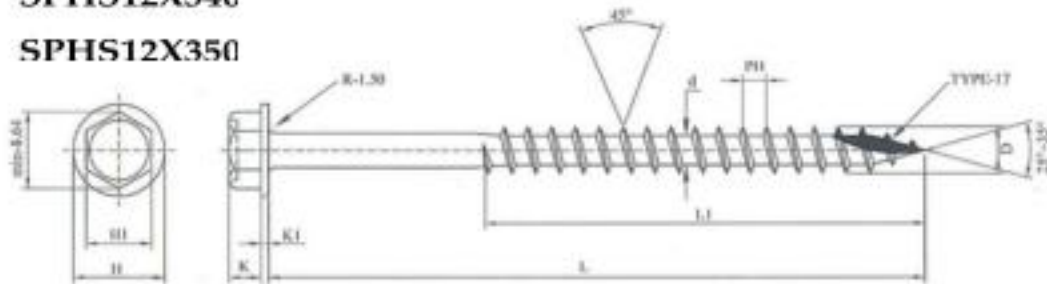

Roof Hook Screws Specification Sheet

12x3 Hex Washer QS T17

SPHS12X320

SPHS12X340

SPHS12X350

SIZE	HI	H	KI	K	PH	d	D	L
#12X3"	7.75-7.92	10.11-10.97	0.56-0.99	3.53-3.94	9T	3.10-3.50	5.00-5.50	74.50-76.20

Type 304 Stainless Steel

14x3 Hex Washer QS T17

SPHS14X320

SPHS14X340

SPHS14X350

SIZE	HI	H	KI	K	PH	d	D	L1	L
#14X3"	9.32-9.52	12.19-13.20	0.76-1.27	4.36-4.82	7T	4.19-4.44	5.96-6.22	2/3 THREAD	74.50-76.20

Type 304 Stainless Steel

5830 Las Positas Road • Livermore, CA 94551